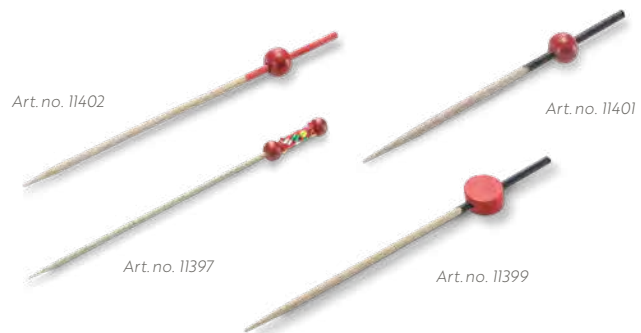

Art. no. 11402

Art. no. 11401

Art. no. 11397

Art. no. 11399