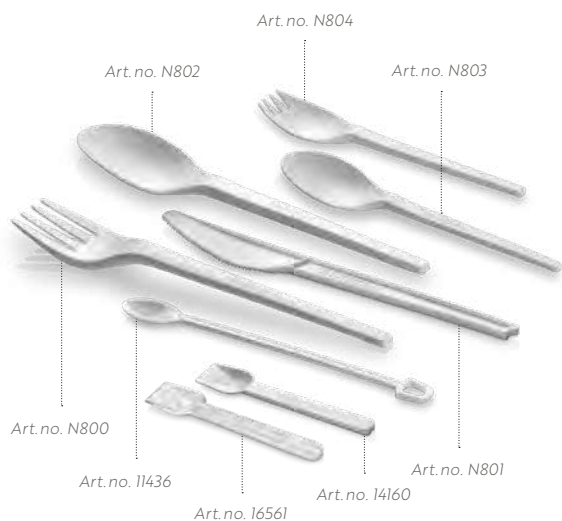

A close-up photograph of a plant stem, likely a corn cob, with a yellow, resinous droplet hanging from it. The background is a blurred green field under a blue sky. The text is overlaid in the center.

CRYSTALLISED
POLYLACTIC ACID
(CPLA)

CUTLERY WHITE

Art. no. N801		Knife	16.8cm	1000 pcs.
Art. no. N800		Fork	16.8cm	1000 pcs.
Art. no. N802		Spoon	16.8cm	1000 pcs.
Art. no. N269		Teaspoon	10.0cm	2000 pcs.
Art. no. N803		Teaspoon	12.8cm	1000 pcs.
Art. no. N804		Spork	12.4cm	1000 pcs.
Art. no. 11436		Stirrer	13.1cm	3000 pcs.
Art. no. 14160		Ice cream spoon	9.8cm	2000 pcs.
Art. no. 16561		Ice cream spoon	9.8cm	2000 pcs.
		PLA, transparent		

Art. no. 13033

Art. no. 13032

VENDING CUP

Art. no. 15335 Ø 7.03 × 9.0 cm 1.8dl 3000 pcs.

56
—
57

DOMED LID FOR CARDBOARD CUP

White

Art. no. 15152	Ø 6.0 cm	1.0 dl	500 pcs.
Art. no. 15153	Ø 7.0 cm	1.8 dl	500 pcs.
Art. no. 2837	Ø 8.0 cm	2.0 dl	1000 pcs.
Art. no. 2590	Ø 9.0 cm	2.5 dl/3.0 dl/4.0 dl	1000 pcs.

Black

Art. no. 19073	Ø 8.0 cm	2.0 dl	1000 pcs.
Art. no. 19074	Ø 9.0 cm	2.5 dl/3.0 dl/4.0 dl	1000 pcs.

Art. no. 15152

Art. no. 5096
page 62

Art. no. 19073

Art. no. 5097
page 62